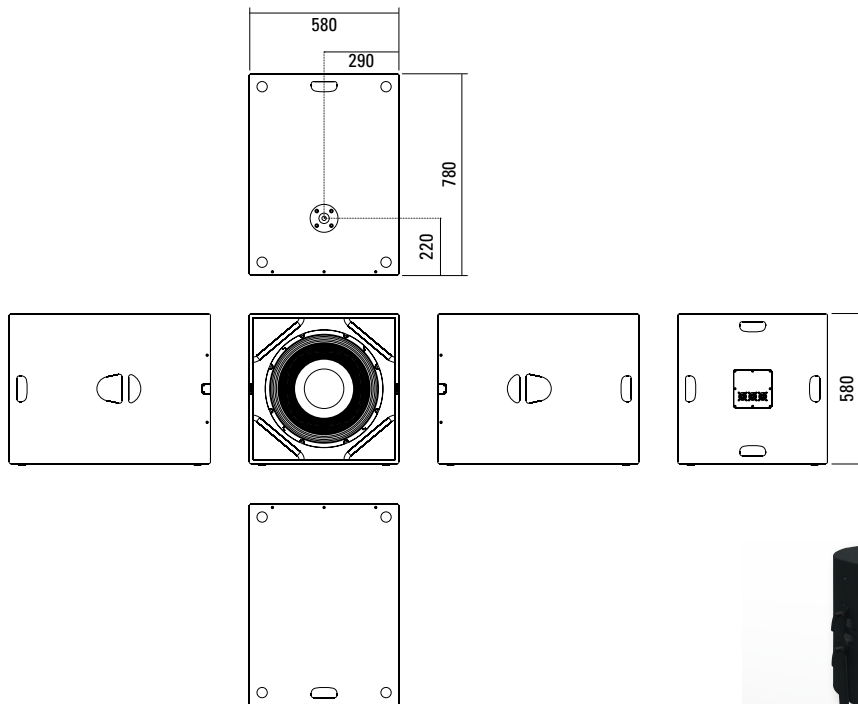

# Passive Bass Extension **G Sub 1801**

The G Sub 1801 is a universal 18" high-power subwoofer with truck-load compatible outside dimensions. The 58 x 75 cm footprint makes set-up with a loudspeaker pole mounted on the sub possible with even quite large mid-high systems. Mechanical and acoustic compatibility with the G Sub 1802 and Galeo C Sub allow a wide and versatile range of combination possibilities. This subwoofer combines very good handling with exceptional acoustic precision and depth of frequency.

## PRODUCT SPECIFICATIONS

<b>Speaker Components</b>	18" Nd (4,5" VC)
<b>Description</b>	Passive Bass Extension
<b>Power</b> AES / Peak	1500 W / 4500 W
<b>Impedance</b> nominal	8 $\Omega$
<b>SPL</b> 1 W / Peak @ 1 m	101 dB / 138 dB
<b>Usable Range</b>	30 Hz - 200 Hz (-6 dB)
<b>Tuning Frequency</b> excursion minimum	36 Hz
<b>Connectors</b>	3 x Neutrik Speakon NL4 in/out Coding (2x): 1+/- loop thru, 2+/- Sub Coding (1x): 1+/- Sub, 2+/- loop thru
<b>Handles</b>	6 x
<b>Rigging / Fittings</b>	M20 on top Wheelboard fittings
<b>Weight</b>	45 kg (+ 8 kg wheelboard)
<b>Size</b> height x width x depth	58,0 x 58,0 x 78,0 cm
<b>Order No.</b>	<b>00630</b>

## DIMENSIONS